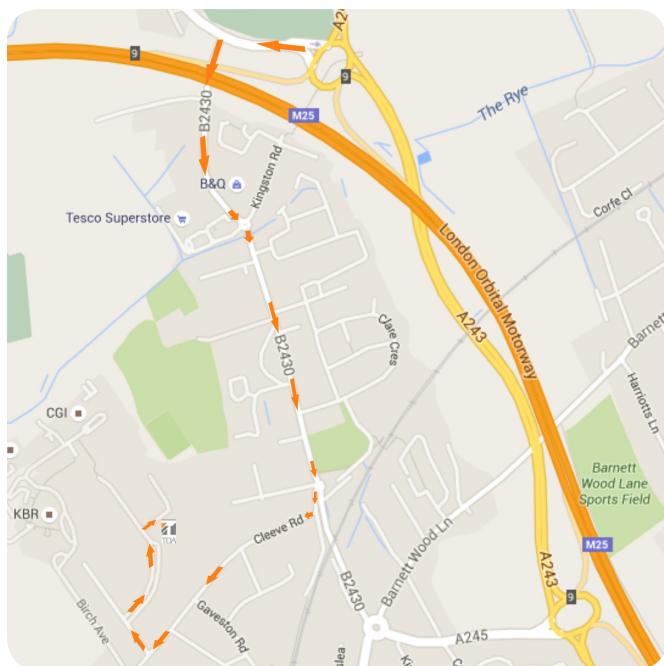

Directions To TOA Office:

From the M25 Travelling Clockwise:

Leave the M25 at Junction 9 and take the second left on to the A245.
At the next roundabout take the second exit on to the B2430.
Pass over the railway bridge.
At the mini roundabout take an immediate left.
Take the first right on to Cleeve Road.
Follow the road till you see signs for Axis Centre on the right.
Follow the road to the right and TOA is on the right.

From the M25 Travelling Anti-Clockwise:

Leave the M25 at Junction 9.
Take the first left on to the A244.
Take the next left on to the B2430.
Follow the road past Tesco and B&Q.
Pass straight over the first roundabout.
At the second roundabout take the second exit.
Take the first right on to Cleeve Road.
Follow the road till you see signs for Axis Centre on the right.
Follow the road to the right and TOA is on the right.

From Leatherhead Train Station:

Leave the station and turn right on to the A245 (Randalls Road).
Take the second right on to Cleeve Road.
Follow the road till you see signs for Axis Centre on the left.
Follow the road to the right and TOA is on the right.